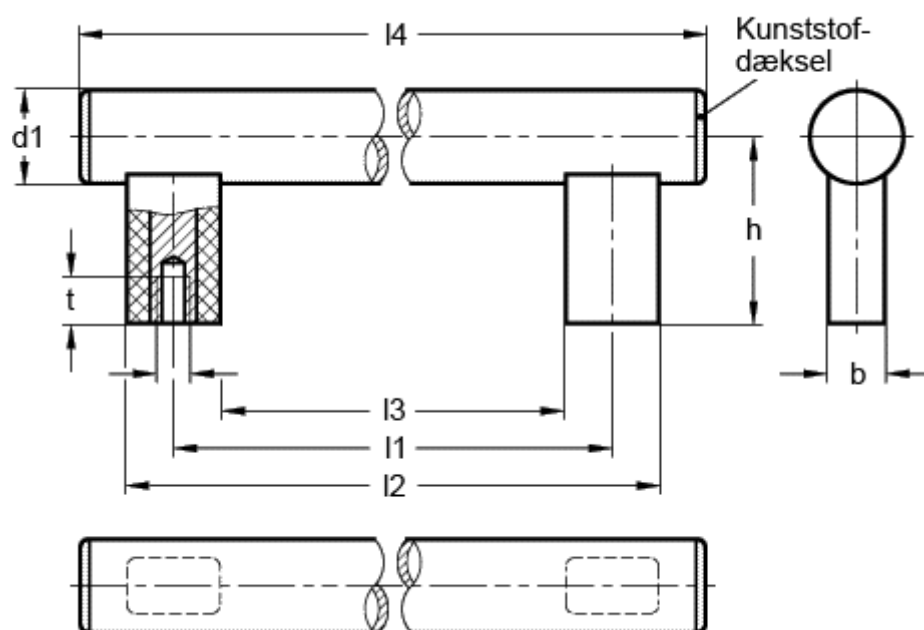

Article number: 20171300

Description: E+G Handle GN 666-30-M8-300-EL

Measures

$b = 18$

$t \text{ min} = 15$

$d1 = 30$

$d2 = M8$

$h = 60$

$l1 = 300$

$l2 = 330$

$l3 = 270$

$l4 = 365$